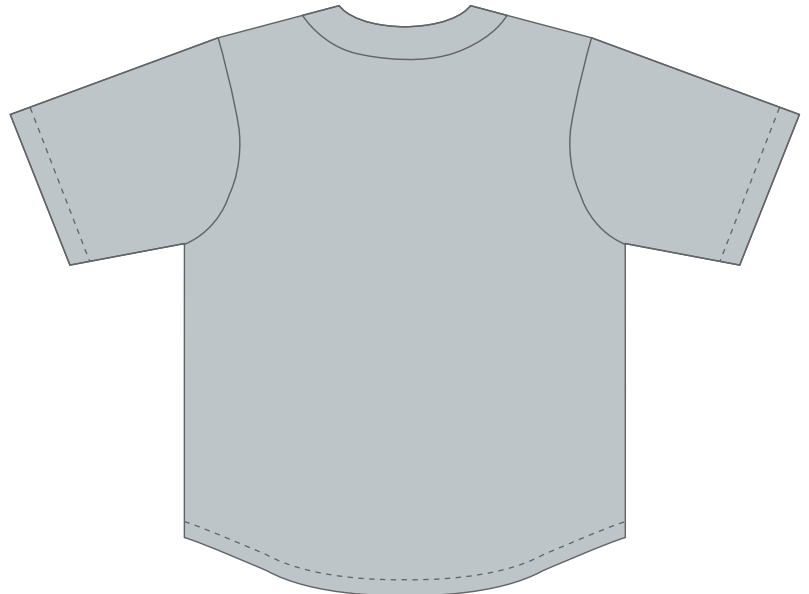

FABRIC: **HEAVY MESH**

OPTIONS:

COLORS:

BASE COLOR 1	N / A	
BASE COLOR 2	N / A	
ACCENT COLOR	N / A	
ACCENT COLOR 2	N / A	

NOTES:

START HERE

NECK LABEL:

LEFT SLEEVE

RIGHT SLEEVE

Please check your proof carefully before you take responsibility of approving. By approving this proof you are declaring it "Approved for Production" and assume all responsibility for any errors or omissions of art and layout. This shirt is based on a size large and layout may vary per size. The graphics on this layout are not fully to proportion and do not reflect the exact sizing that will be used on your final garment. This layout is to show color and placement of graphics that are to be printed on your finished product. Logos passing over and that run along seams will not always 100% match and may vary up to an 1/8th of an inch. Colors are subject to variation on product and may not match 100%. If PMS colors are provided, they will be matched as close as possible, however we do not guarantee exact PMS. Reproduction of this garment is strictly prohibited unless authorized by customer. If you would like access to your own graphics on this proof, please contact us.